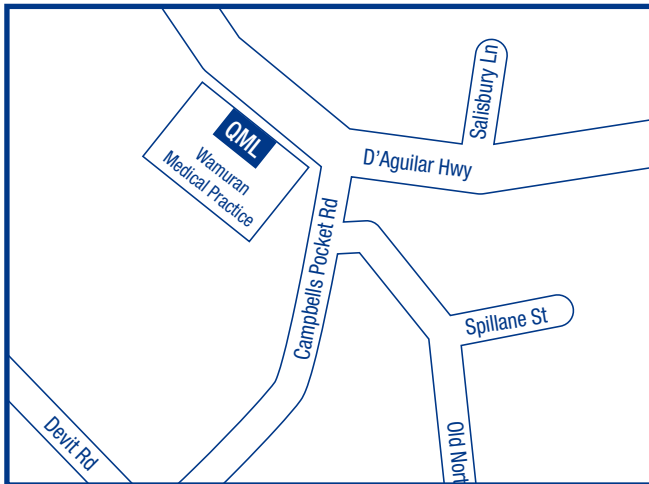

COLLECTION CENTRES

WAMURAN COLLECTION CENTRE

1100 D'Aguilar Highway

Telephone: (07) 5496 6428

For collection centre opening times please refer to our website www.qml.com.au or contact our collection centre staff.