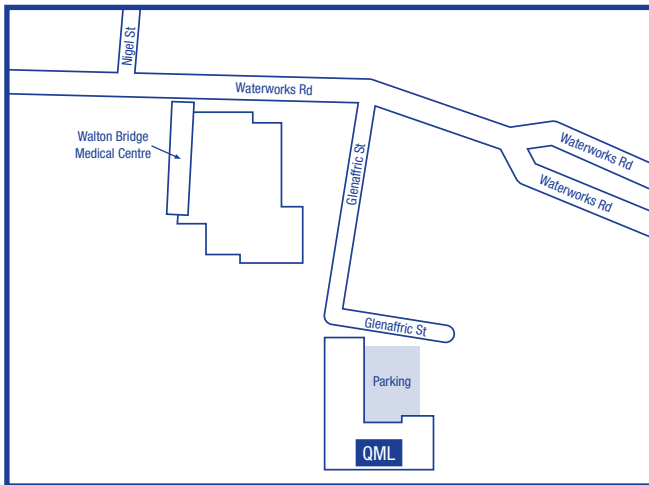

COLLECTION CENTRES

THE GAP COLLECTION CENTRE

Suite 5
23 Glenaffric Street

Telephone: (07) 3511 0568

For collection centre opening times please refer to our website www.qml.com.au or contact our collection centre staff.