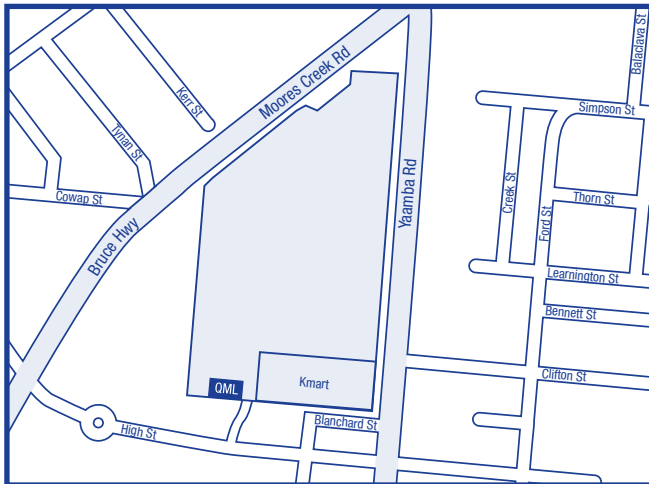

COLLECTION CENTRES

STOCKLAND NORTH ROCKHAMPTON COLLECTION CENTRE

Shop RS10
Stockland Shopping Centre
(High St Entrance) Yaamba Rd

Telephone: (07) 4927 5529

For collection centre opening times please refer to our website www.qml.com.au or contact our collection centre staff.