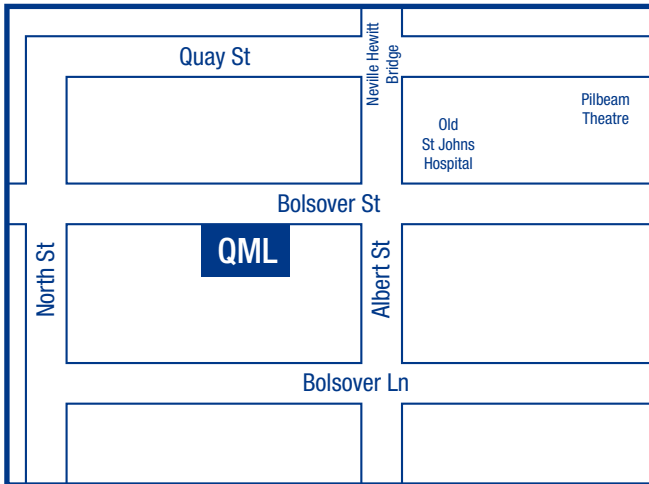

# COLLECTION CENTRES

### Opening Hours:

Mon - Fri 7.30am - 5.00pm

Sat 8.30am - 11.30am