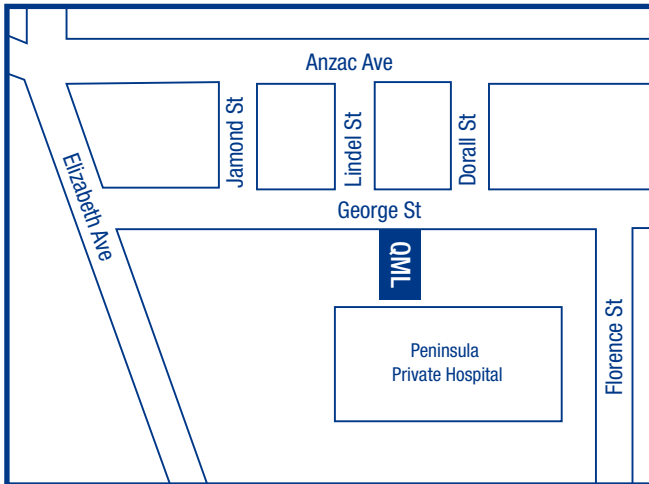

# COLLECTION CENTRES

## REDCLIFFE COLLECTION CENTRE

Peninsula Specialist Centre  
Cnr George & Florence Sts  
Kippa-Ring

**Telephone: (07) 3049 4413**

For collection centre opening times please refer to our website [www.qml.com.au](http://www.qml.com.au) or contact our collection centre staff.