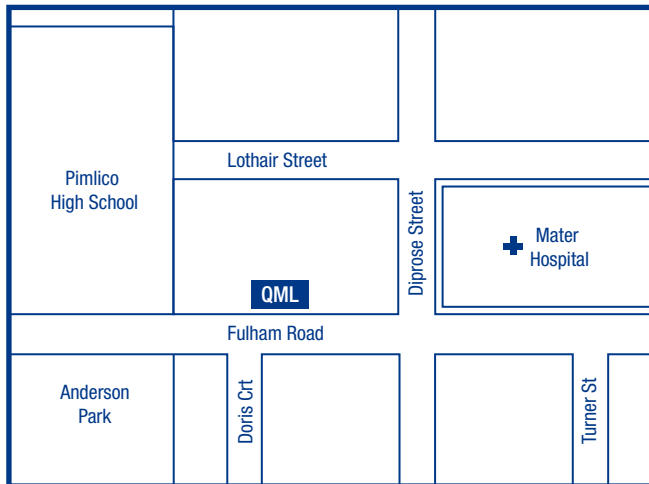

# COLLECTION CENTRES

## PIMLICO COLLECTION CENTRE

51 Fulham Rd

**Telephone: (07) 4775 3065**

For collection centre opening times please refer to our website [www.qml.com.au](http://www.qml.com.au) or contact our collection centre staff.