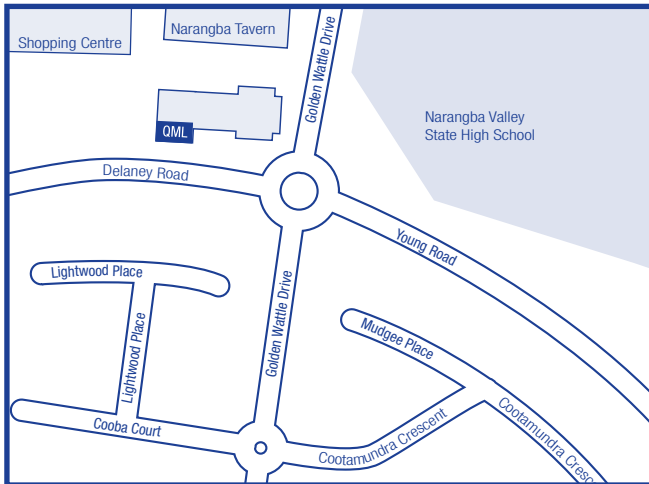

# COLLECTION CENTRES

## NARANGBA VALLEY COLLECTION CENTRE

Shop 1

31 - 35 Golden Wattle Drive

**Telephone: (07) 3385 6133**

For collection centre opening times, please refer to our website [www.qml.com.au](http://www.qml.com.au) or contact our collection centre staff.