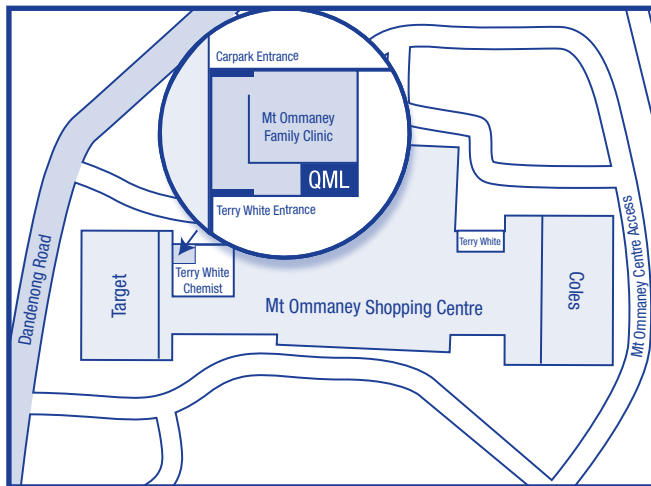

# COLLECTION CENTRES

## MT OMMANEY COLLECTION CENTRE

Mt Ommaney Family Clinic  
Mt Ommaney Shopping Centre  
Shop 1  
171 Dandenong Road

**Telephone: (07) 3715 6091**

For collection centre opening times please refer to our website [www.qml.com.au](http://www.qml.com.au) or contact our collection centre staff.