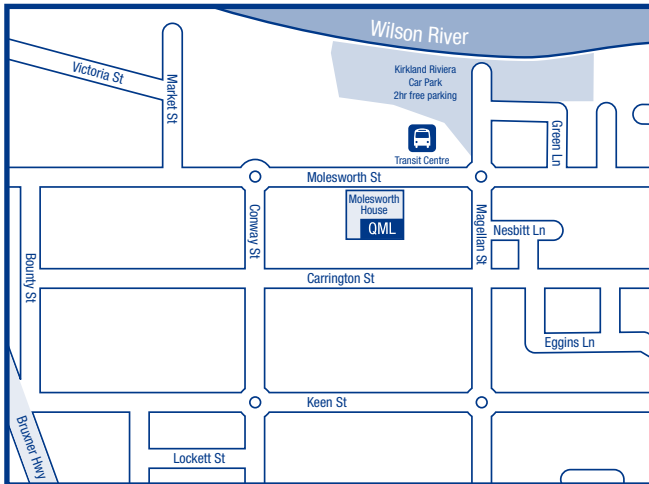

# COLLECTION CENTRES

## LISMORE COLLECTION CENTRE

Suite 5, Molesworth House  
186 Molesworth Street

**Telephone: (02) 6622 7567**

For collection centre opening times, please refer to our website [www.qml.com.au](http://www.qml.com.au) or contact our collection centre staff.