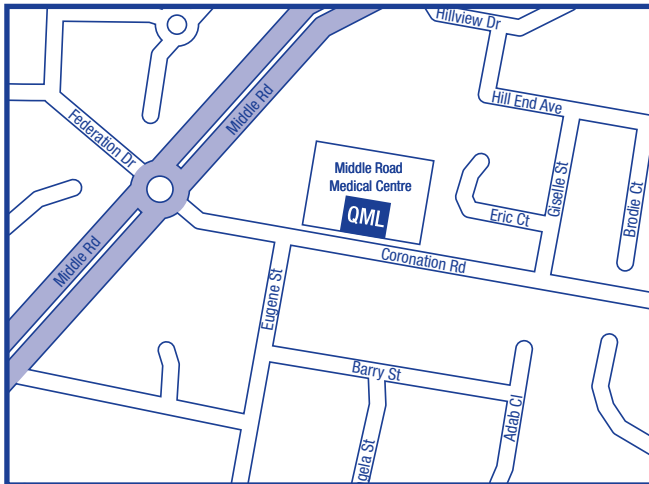

COLLECTION CENTRES

HILLCREST COLLECTION CENTRE

Middle Road Shopping Village
Cnr Middle & Coronation Rds

Telephone: (07) 3806 9617

For collection centre opening times please refer to our website www.qml.com.au or contact our collection centre staff.