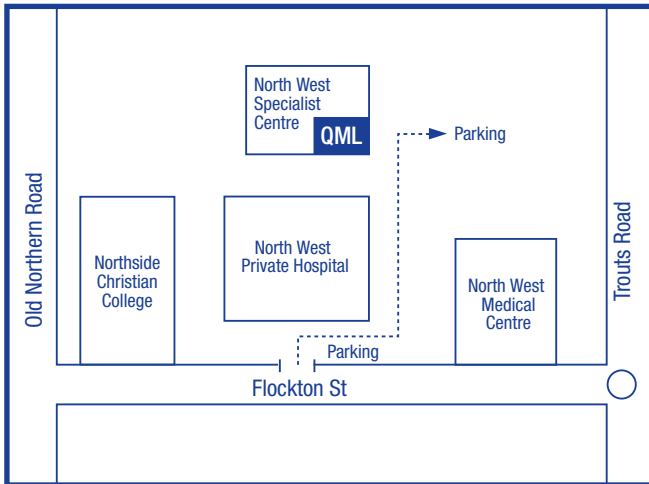

COLLECTION CENTRES

EVERTON PARK (NORTH WEST) COLLECTION CENTRE

Suite 8,
North West Specialist Centre,
137a Flockton St

Telephone: (07) 3353 1386

Opening Hours:

Mon - Fri 7.30am - 6.00pm
Sat 8.00am - 12 noon