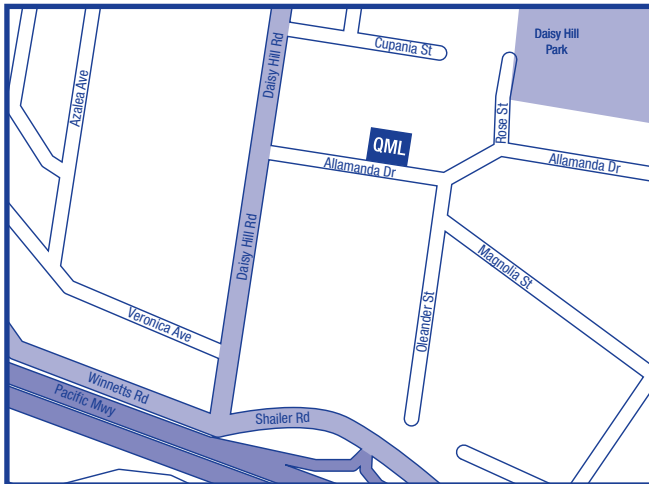

COLLECTION CENTRES

DAISY HILL COLLECTION CENTRE

Unit 4

11-13 Allamanda Drive

Telephone: (07) 3208 8725

For collection centre opening times please refer to our website www.qml.com.au or contact our collection centre staff.