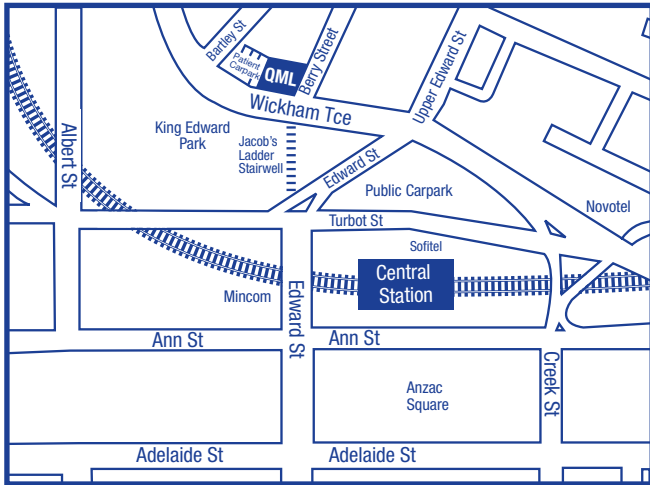

COLLECTION CENTRES

WICKHAM TERRACE COLLECTION CENTRE

ALEXANDRA HOUSE*

Suite 14, Ground Floor

201 Wickham Tce

Telephone: (07) 3831 2614

For collection centre opening times please refer to our website www.qml.com.au or contact our collection centre staff.