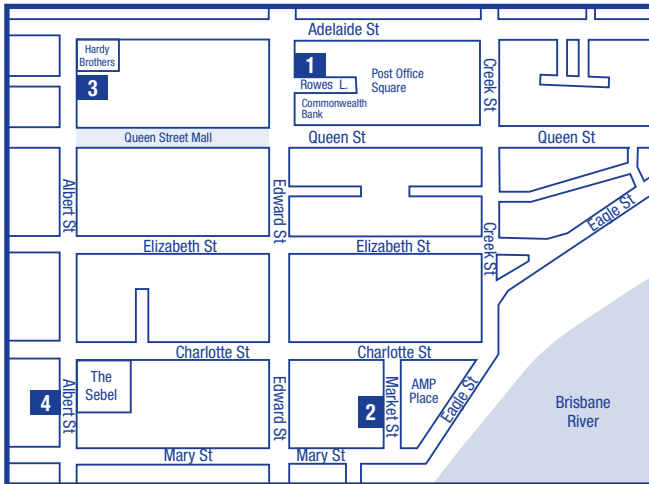

# COLLECTION CENTRES

## BRISBANE CITY COLLECTION CENTRES

### 1. ROWES ARCADE

3rd Floor, 235 Edward St

Telephone: (07) 3229 0540

### 2. MARKET STREET

Level 1, Navision House, 10 Market St

Telephone: (07) 3229 1489